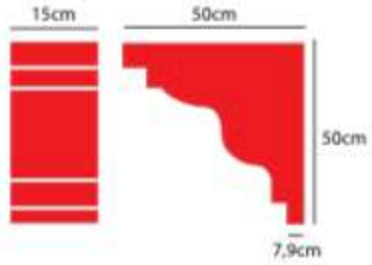

9mm | 15mm | 20mm | 24mm | 30mm
18ALPH | 12ALPH | 8ALPH | 8ALPH | 6ALPH

PY-03 Payanda / Klasik