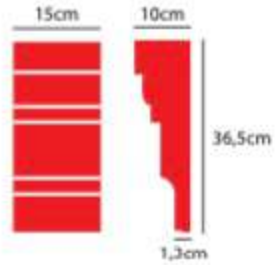

9mm | 15mm | 20mm | 24mm | 30mm
40ALPH | 60ALPH | 40ALPH | 36ALPH | 30ALPH

PY-04 Payanda / Klasik