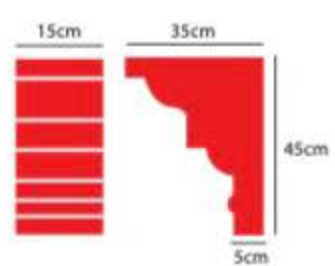

9mm | 15mm | 20mm | 24mm | 30mm
44ALPH | 20ALPH | 20ALPH | 16ALPH | 12ALPH

PY-06 Payanda / Klasik