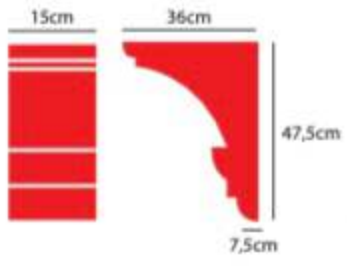

9mm | 15mm | 20mm | 24mm | 30mm
44ALPH | 26ALPH | 20ALPH | 16ALPH | 12ALPH