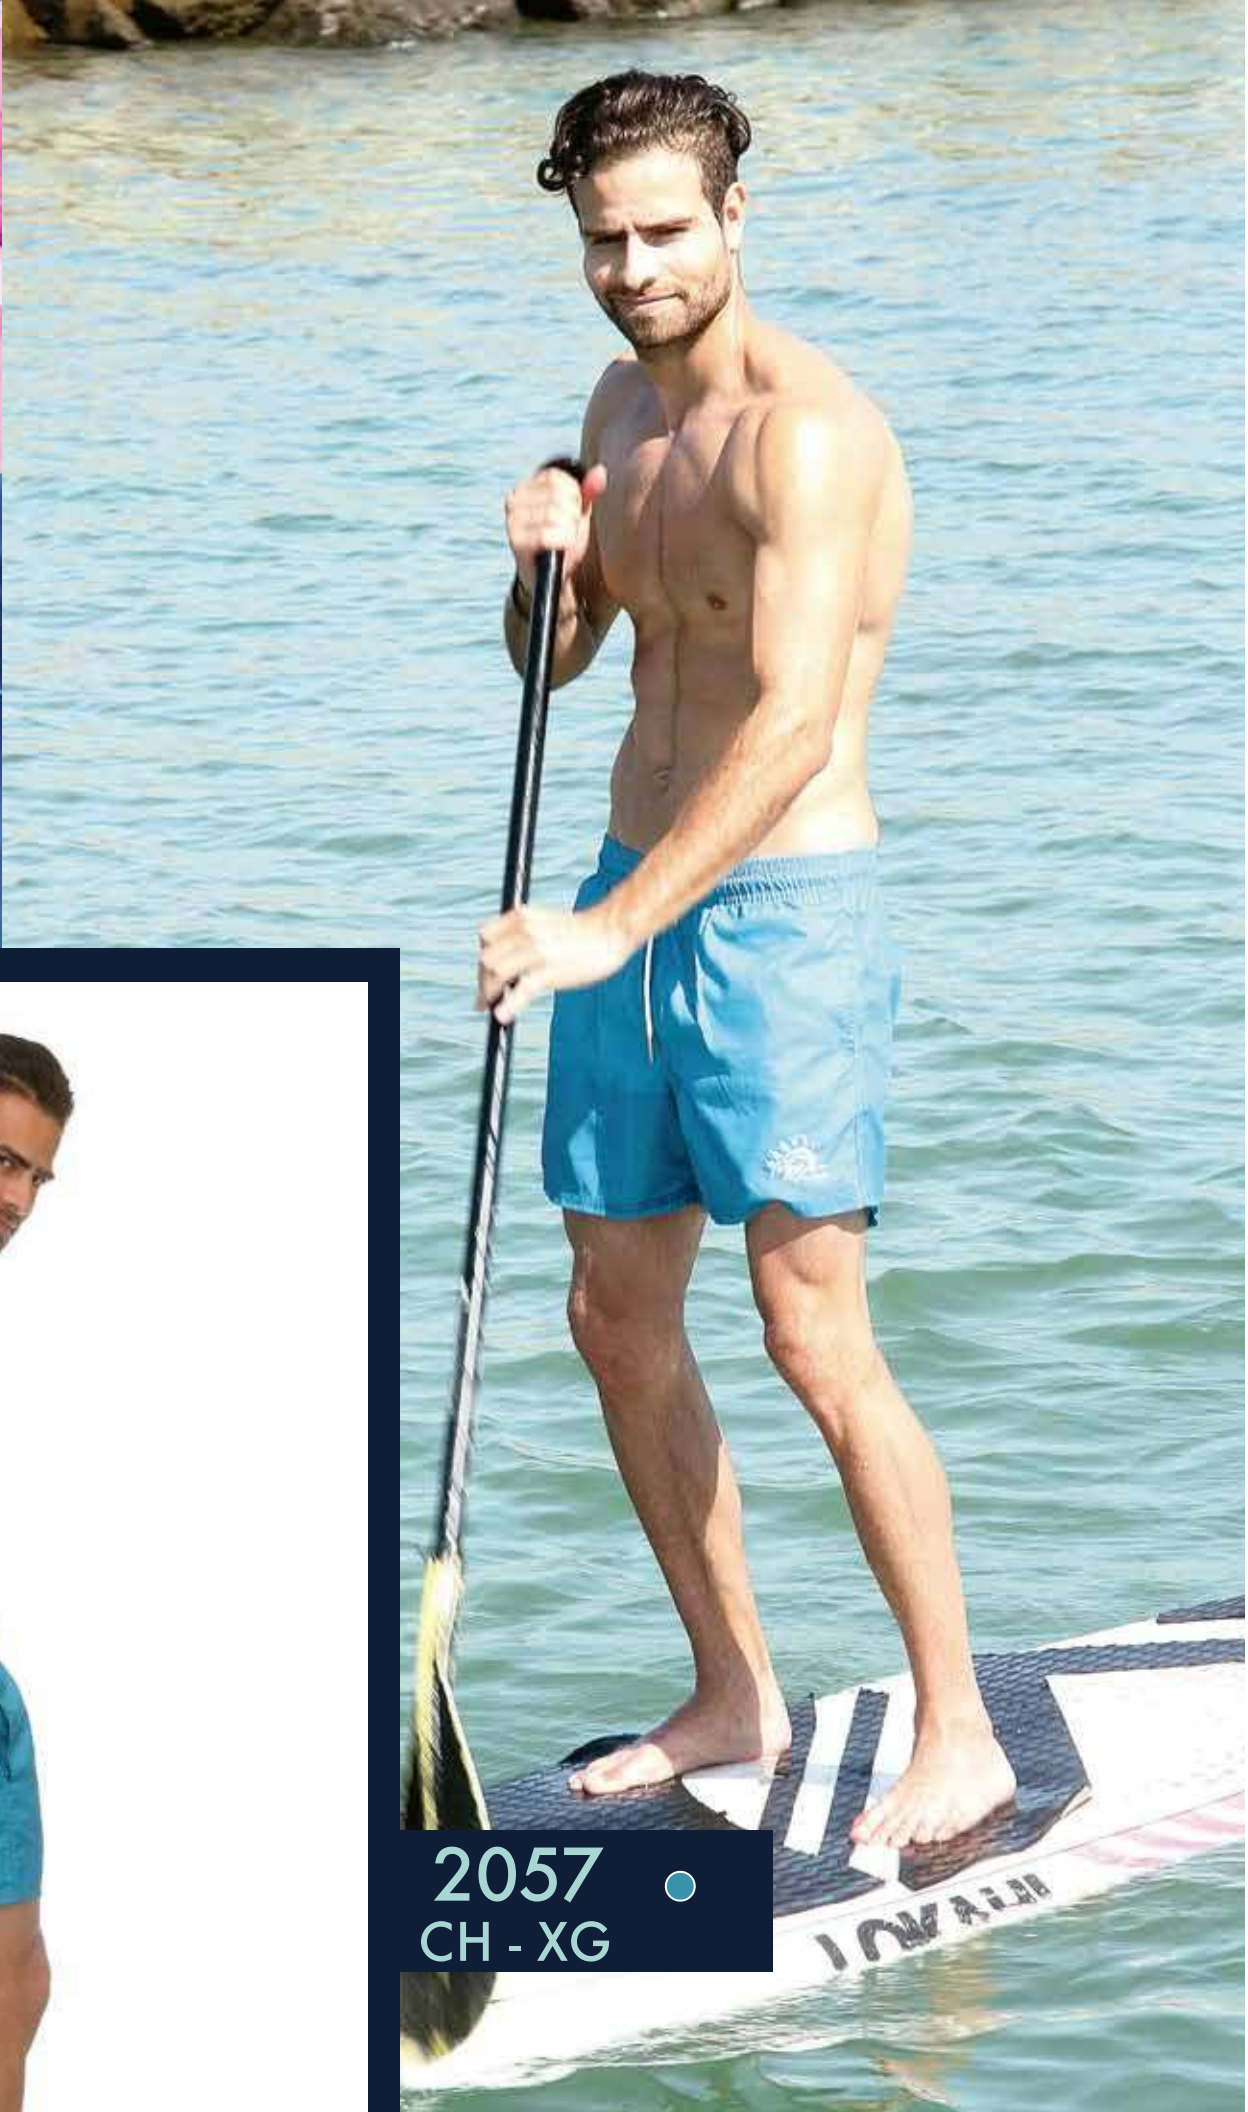

2057 ●
CH - XG