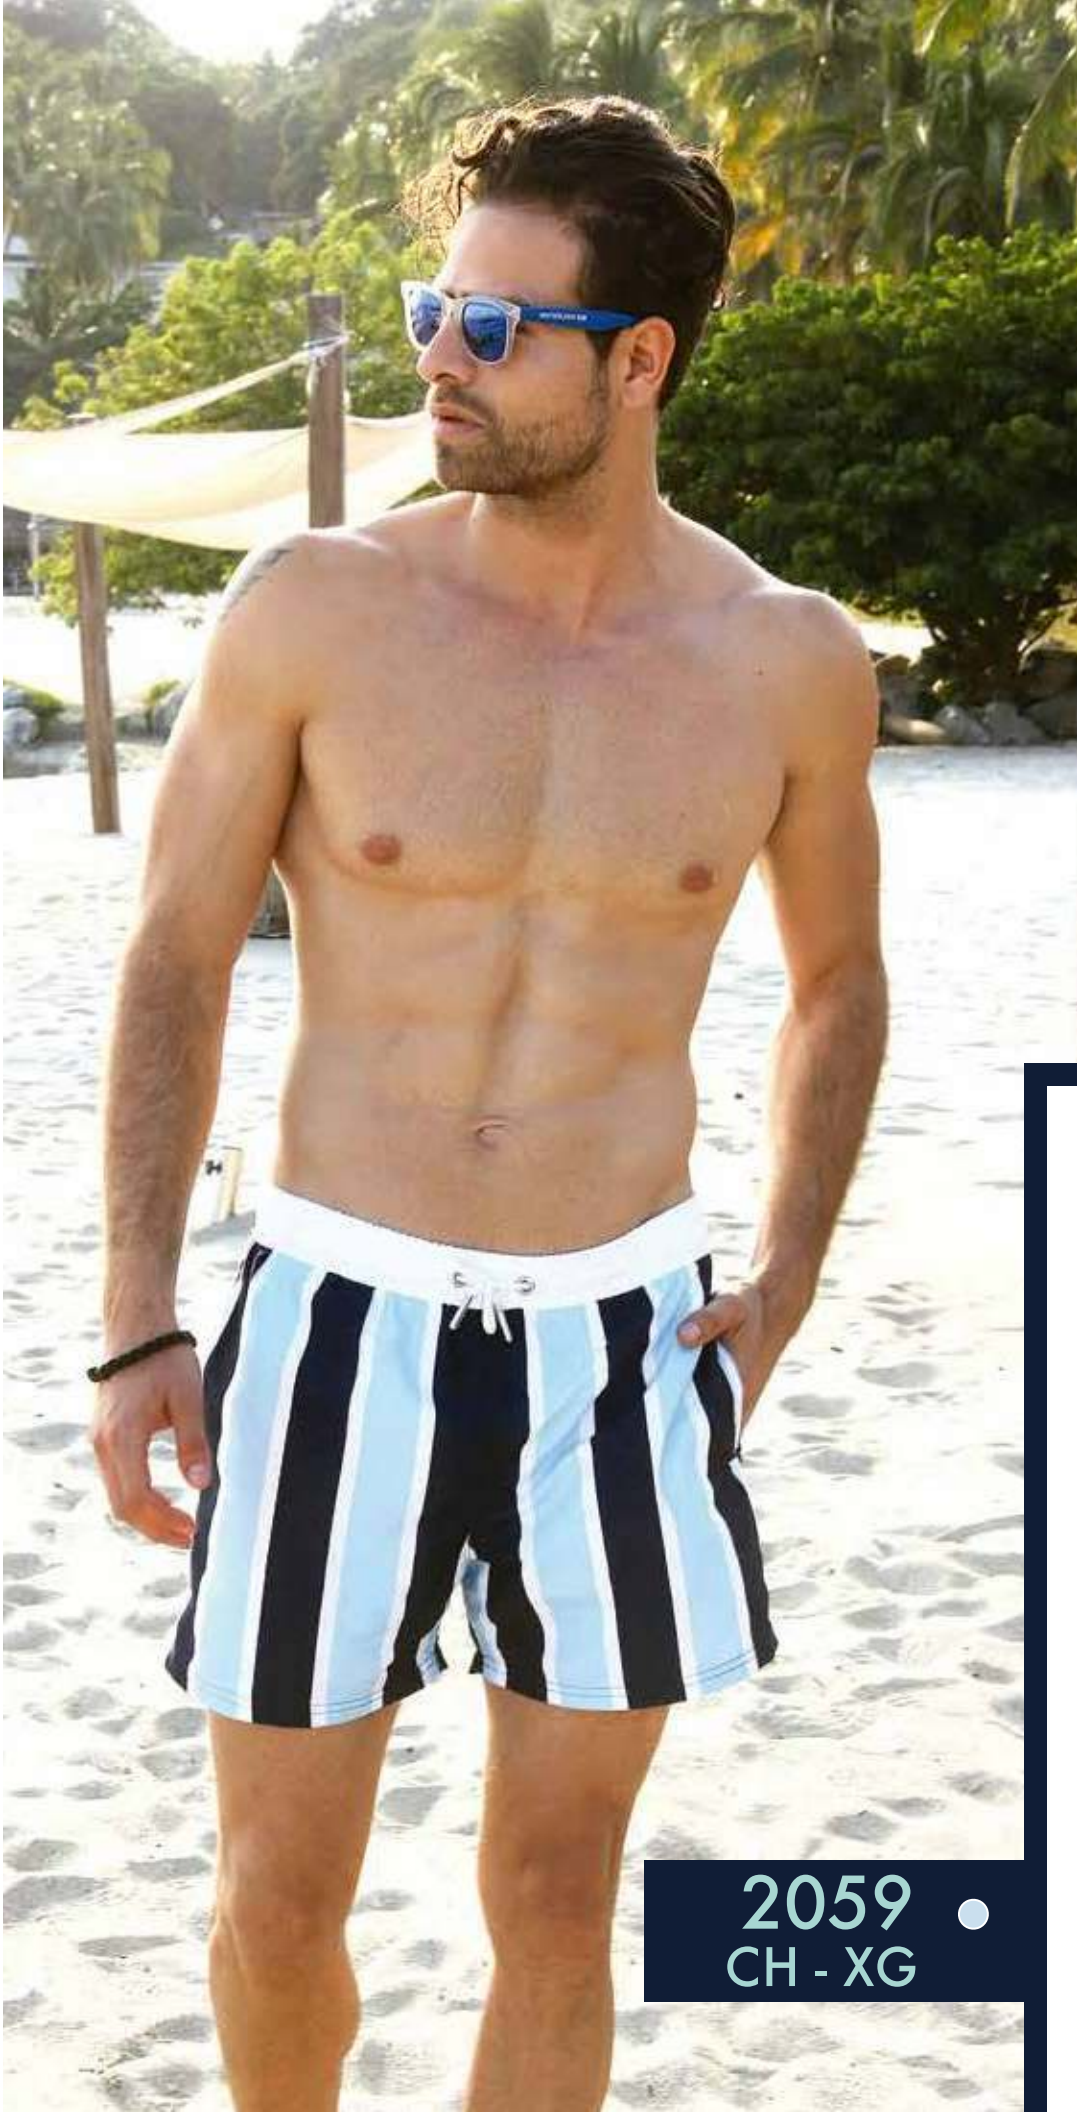

2059 ●
CH - XG