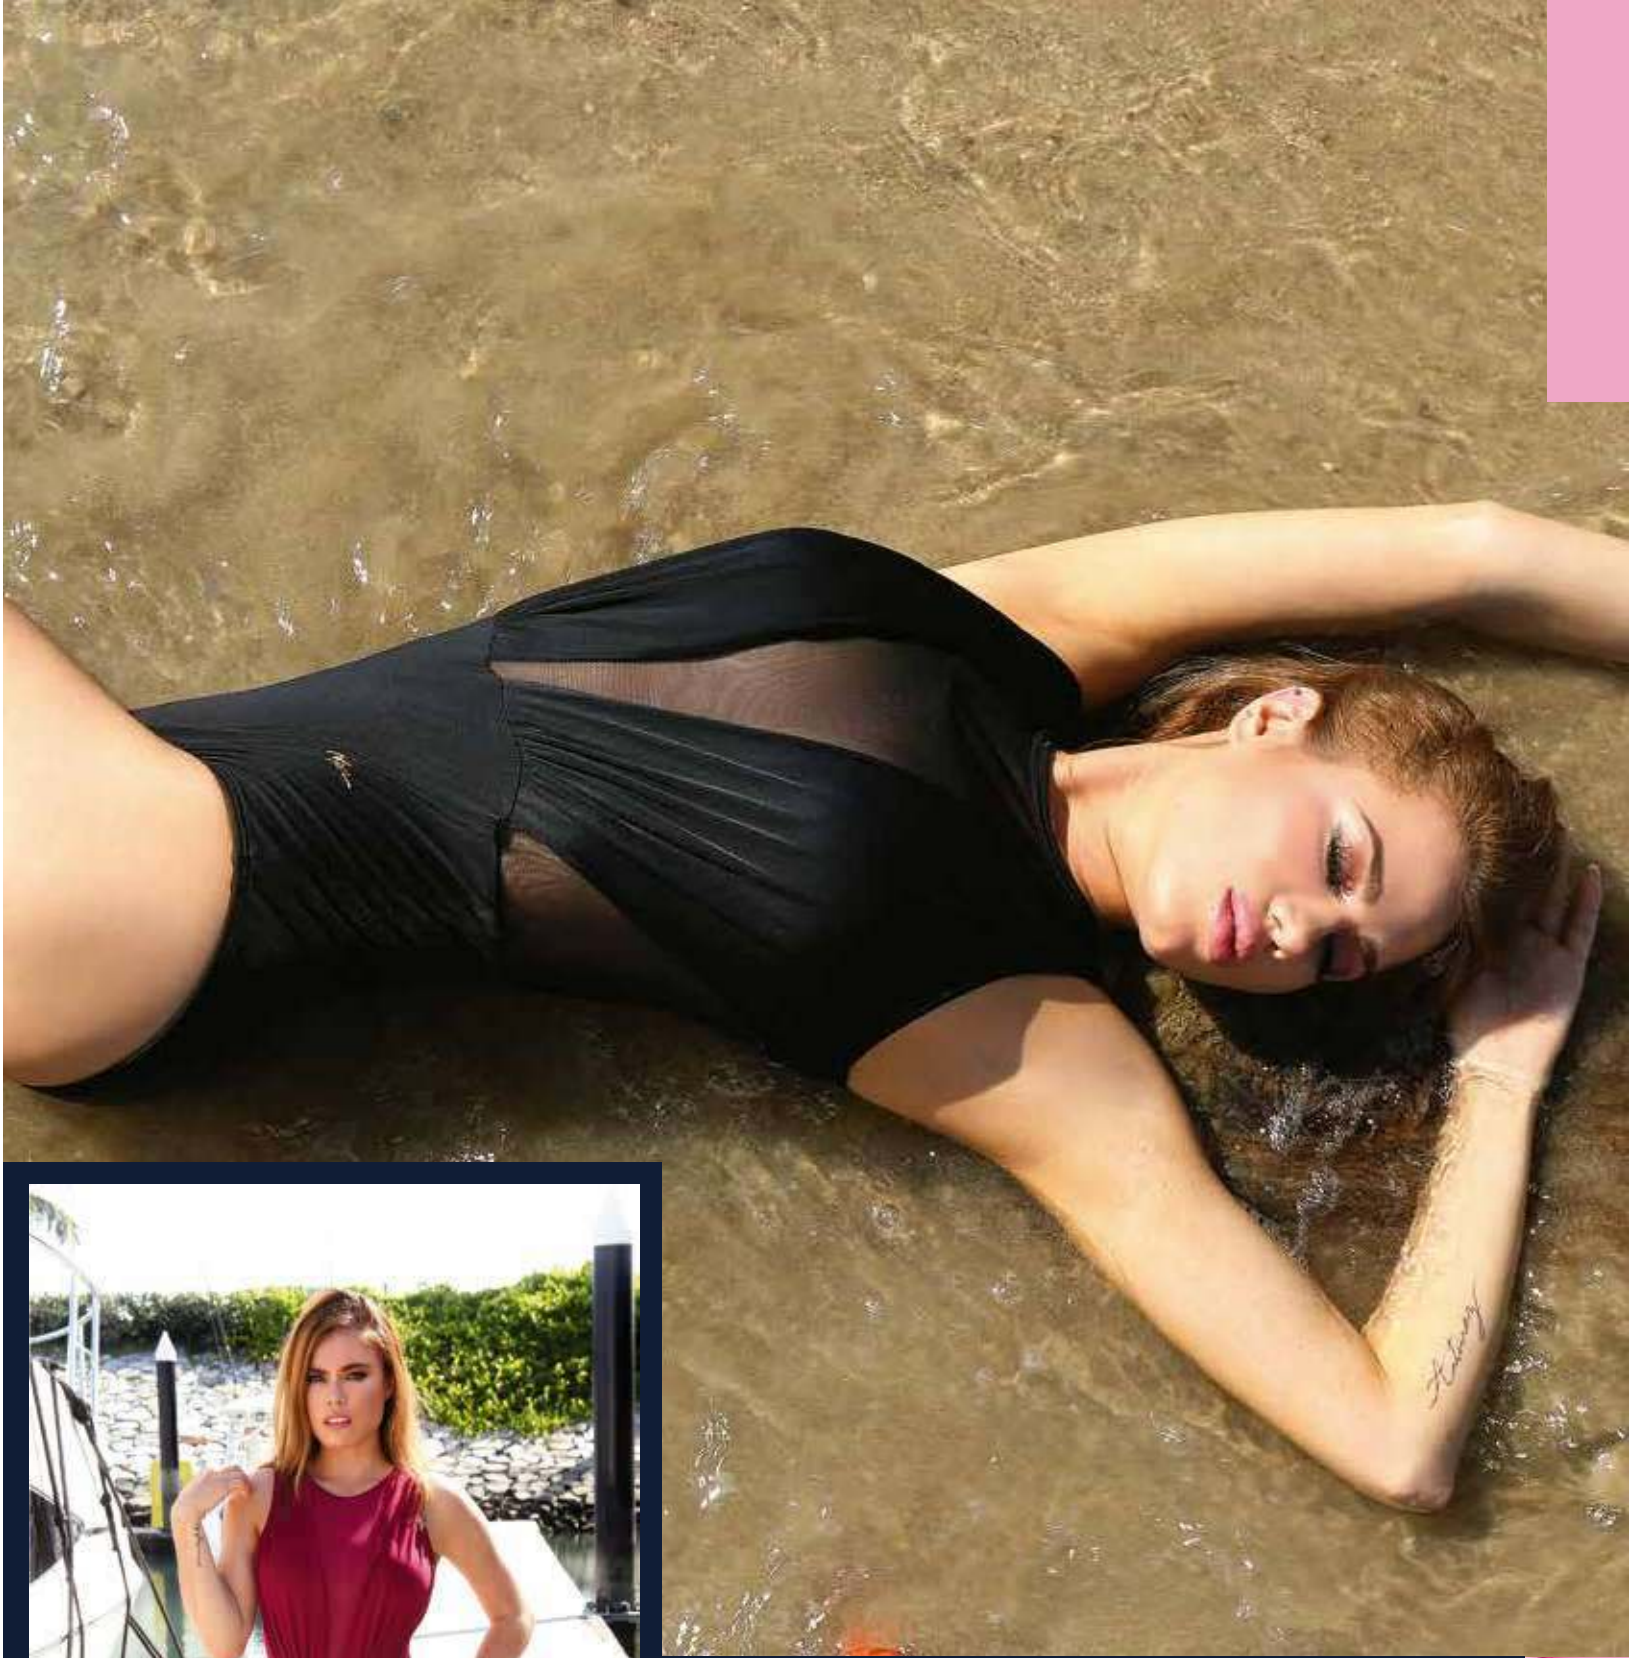

2497

30 - 38

- Negro - Vino.