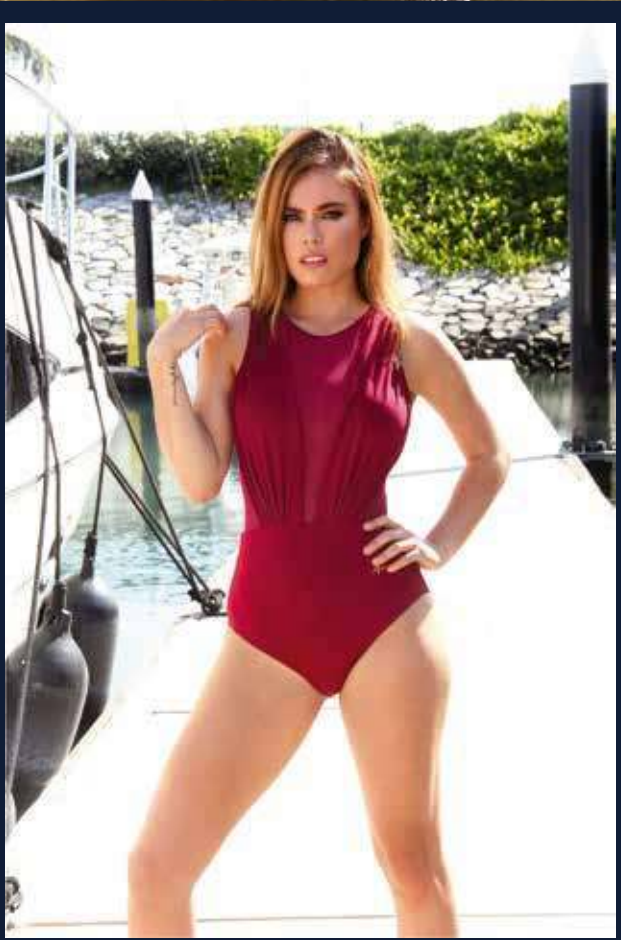

2497

30 - 38

- Negro - Vino.